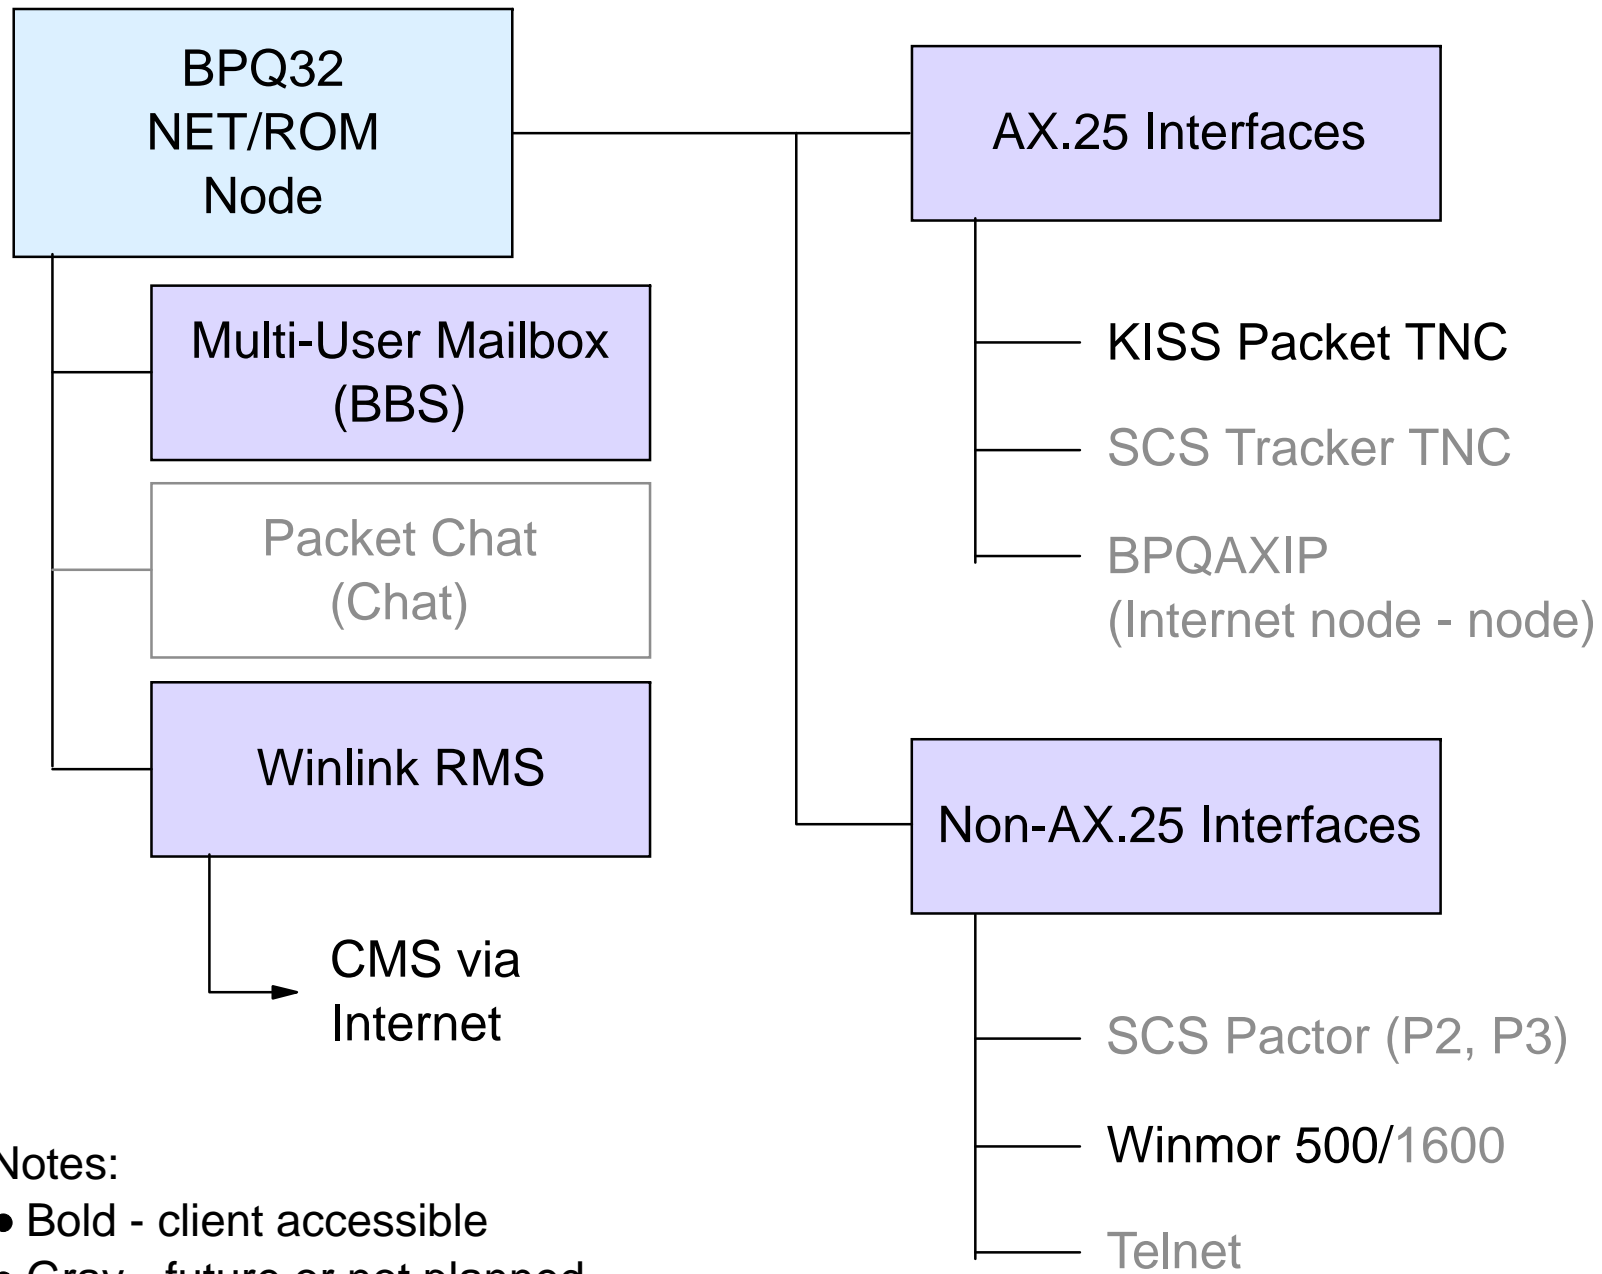

Owl's Head BBS/RMS Architecture

Notes:

- **Bold** - client accessible
- Gray - future or not planned
- Pactor (P2, P3) and Winmor 1600 will be implemented in October 2014